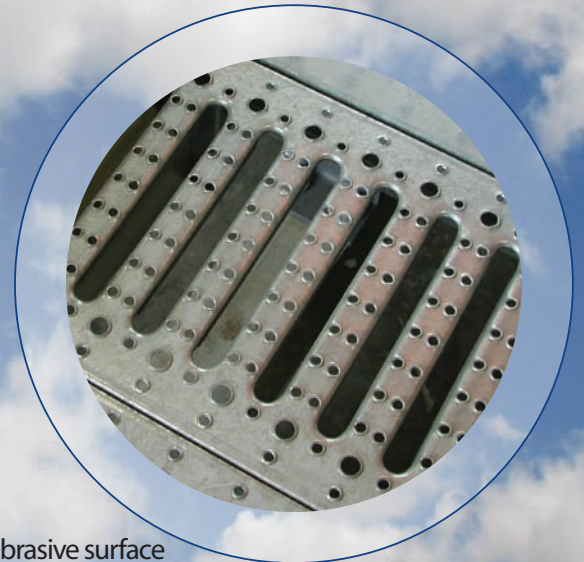

FORMETCO®

Excellence is our standard.

The non-abrasive surface provides superior grip under any conditions

4" Kickrails provide a safe and secure working platform

FormaTred Scaffold

This billboard standard offers a multitude of applications

- A safe, strong and durable access platform designed for years of service
- Meets or exceeds OSHA Outdoor Industry requirements
- Kits are available for all standard poster and bulletin billboard structures
- The all direction uniform pattern provides an outstanding surface grip under any weather conditions
- The surface is designed to be non-abrasive without sacrificing grip
- These industrial strength panels can be used in a wide variety of commercial applications
- The kit includes 4" kickrails
- Mounting kits for steel I-beams and wood poles