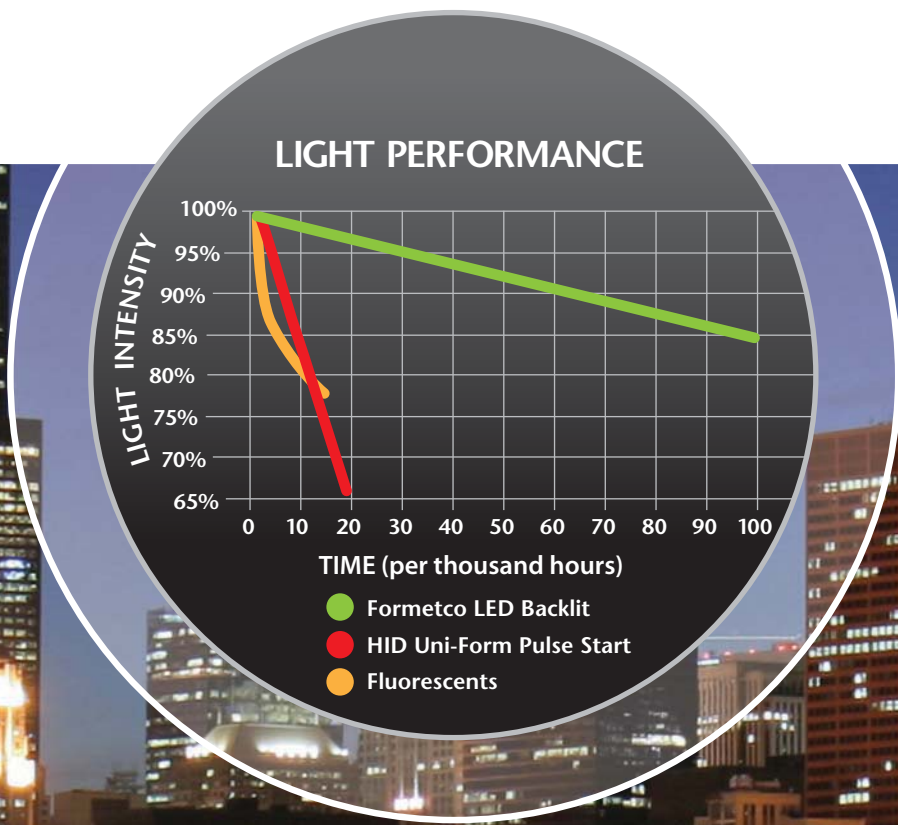

# **Bold is Back**

The presence of Backlit Billboards

## Excellent Energy Savings

- Quickly save enough on power to pay for the display
- Can achieve an incredible 70% power savings over conventional lighting
- Take advantage of cash incentives from Municipal Energy Programs
- A low voltage transformer replaces high failure ballasts
- See our Savings Calculator at [formetco.com](http://formetco.com)

## Brilliant Visual Acuity

- Keeping the LED cooler provides nearly perfect color rendering
- Achieves a consistent pure white light, not possible with conventional lighting
- The display is evenly lit from edge to edge
- Graphics and colors are presented with true accuracy