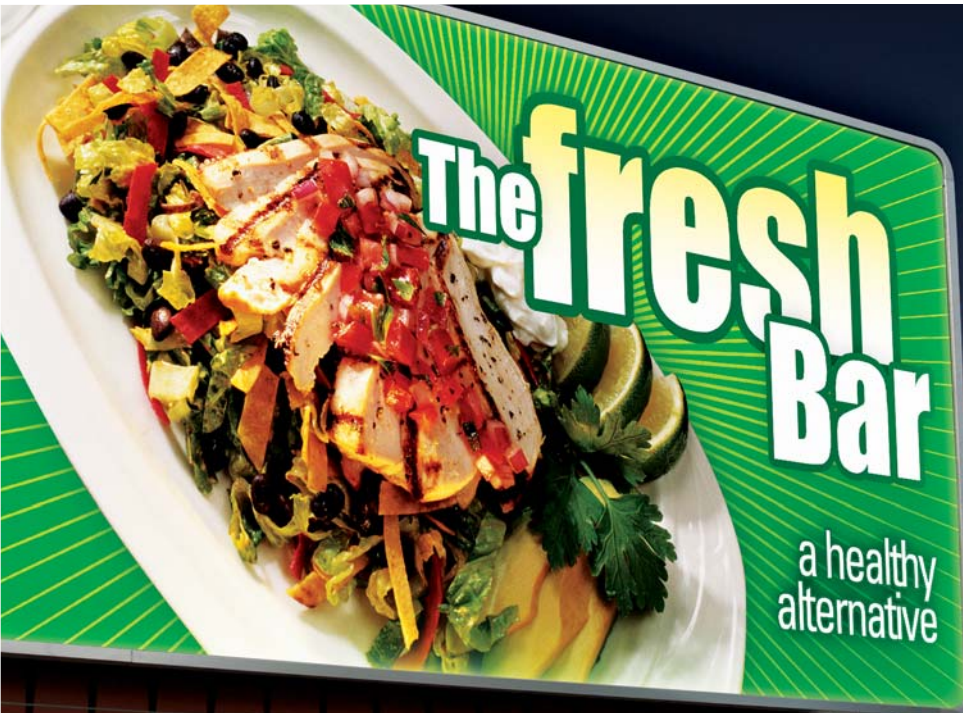

FORMETCO®

Excellence is our standard.

This superior backlit offers unmatched color rendering

Long lasting LED illumination

LED Backlit Retro Kit

Upgrade your 30 sheet posters with superior backlight technology

- Superior LED illumination outperforms any other type of lighting
- All lightweight components means no crane is required for the conversion
- Perfectly even, edge to edge illumination
- Uses existing power - 2 sign faces require only one 20 amp circuit
- Provides true color accuracy through the purest white light output
- Take advantage of cash incentives from Municipal Energy Programs
- Designed for very low maintenance and long life - with a 5 year warranty