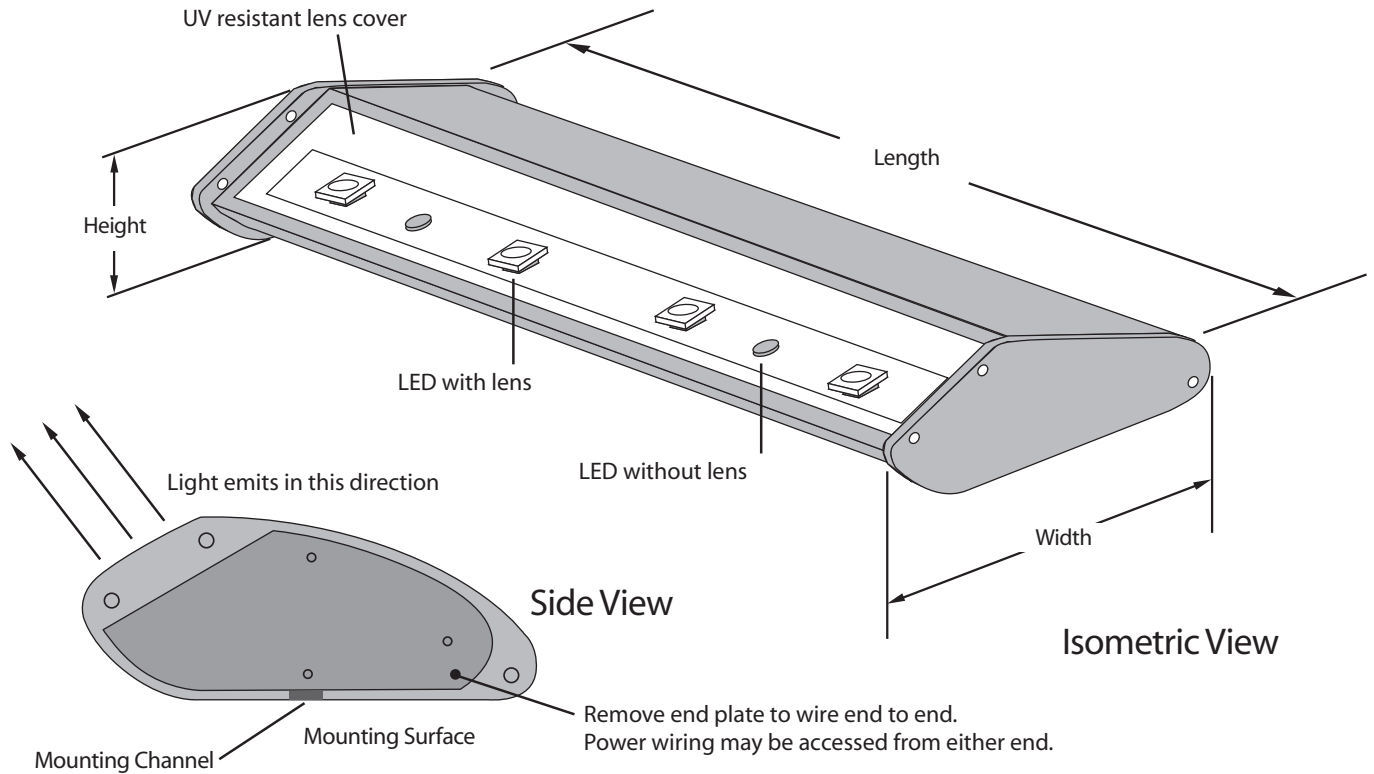

AdTech® EcoSeries™ Lighting

Technical Specifications

Dimensons	Power Consumption in Watts	Weights
Available Lengths = 48" 72" 96"	48" fixture = 54W	48" fixture= 18lbs
Fixed Height = 3"	72" fixture= 81W	72" fixture= 21lbs
Fixed Width = 7.625"	96" Fixture= 108W	96" fixture = 28lbs
Power Requirements		
48" fixture	0.8 amps 120 volts or 0.4 amps 230 volts 50/60Hz	
72" fixture	1.2 amps 120 volts or 0.6 amps 230 volts 50/60Hz	
96" fixture	1.6 amps 120 volts or 0.8 amps 230 volts 50/60Hz	

Units may be connected end to end to 48 feet total length.
 For longer lengths consult the factory.
 Unit may be ordered for lighting from top down or bottom up. Please specify when ordering.